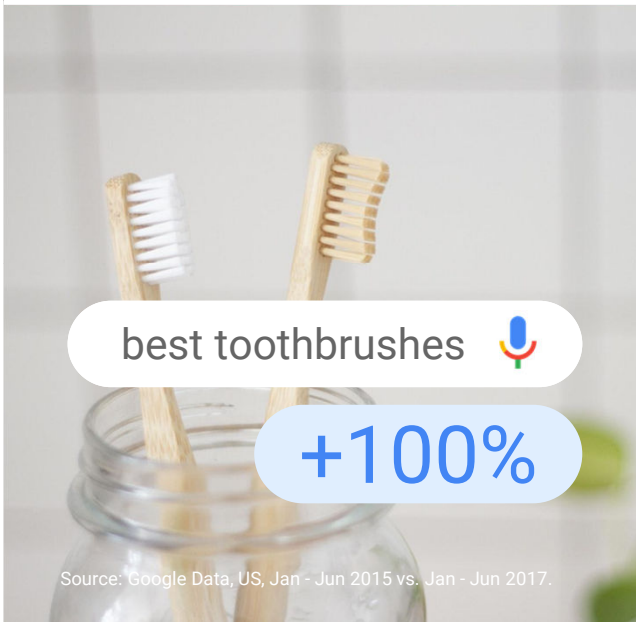

best toothbrushes 

+100%

Source: Google Data, US, Jan - Jun 2015 vs. Jan - Jun 2017.

best umbrellas 

+150%

best shower curtains 

+100%

Google