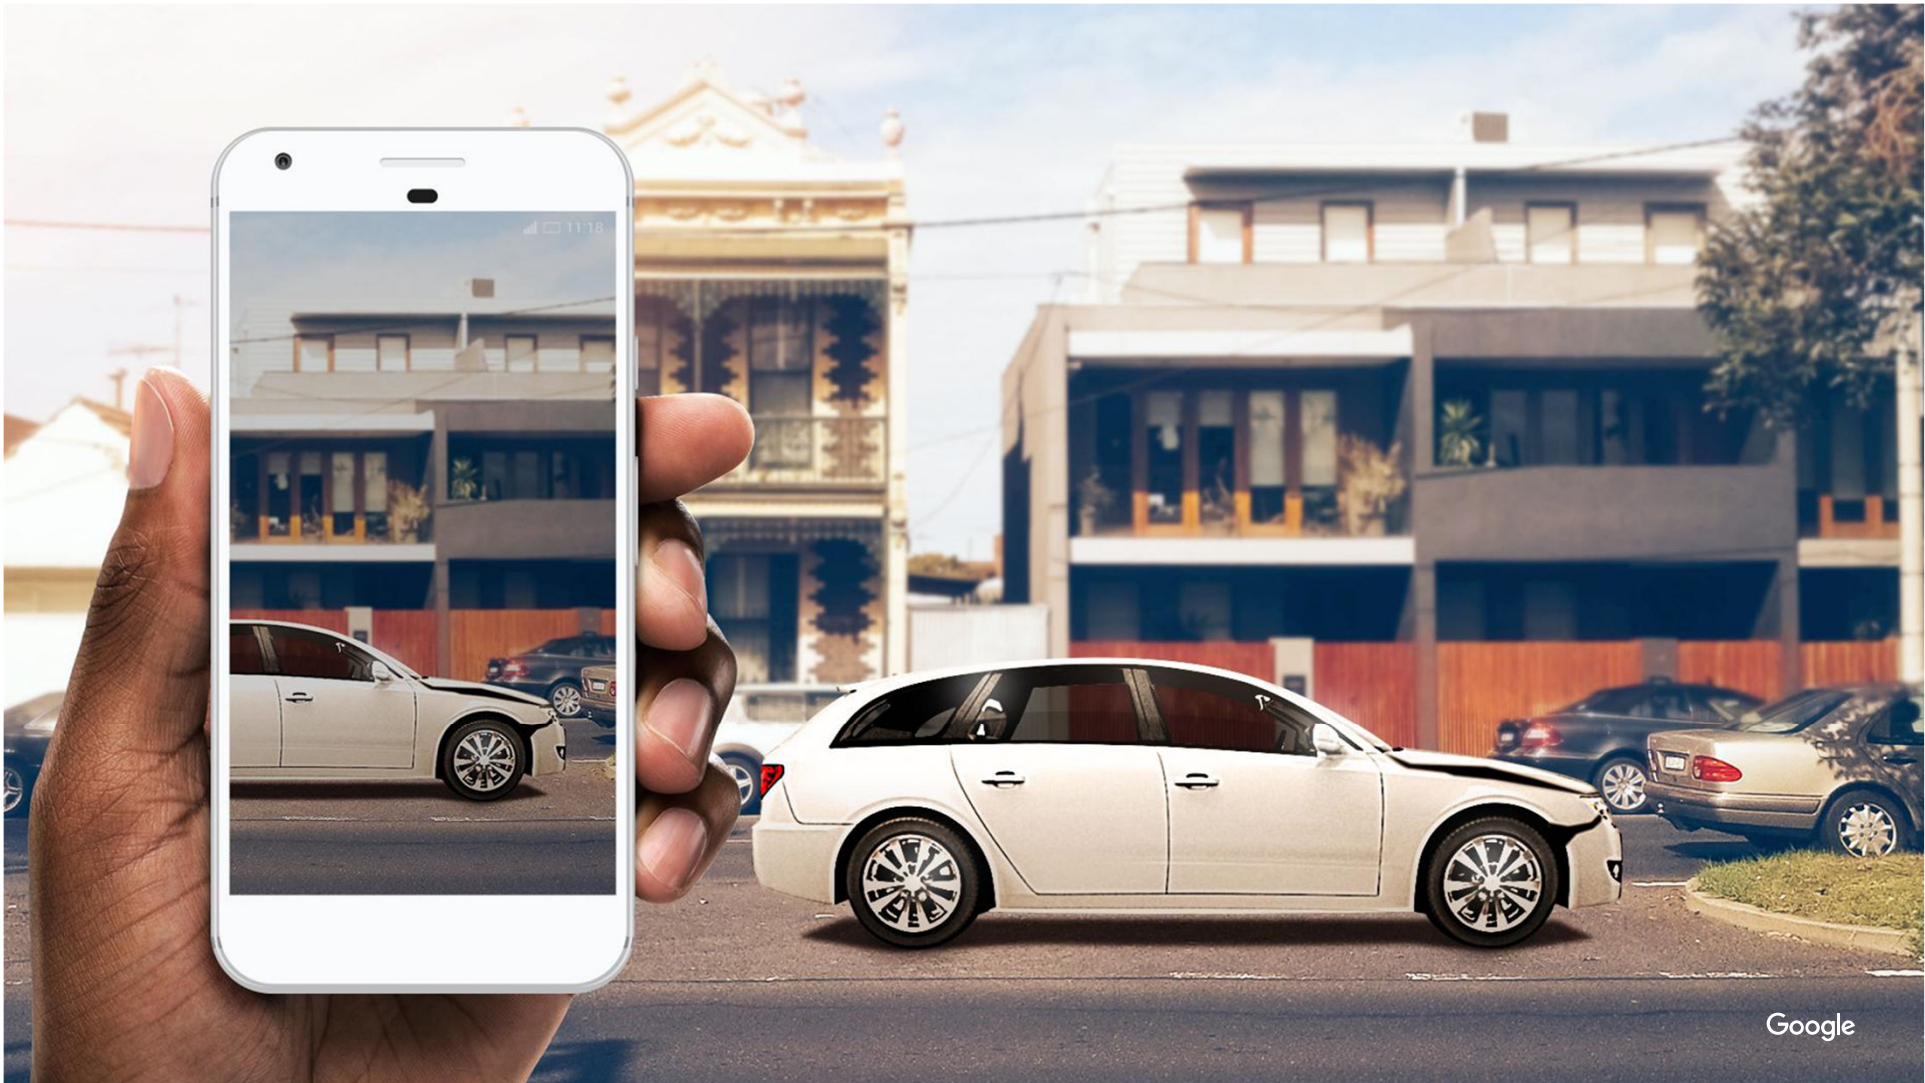

Did you find these results useful? YES NO

Google Lens

Chihuahua

Dog breed

Search

The Chihuahua is the smallest breed of dog and is named after the state of Chihuahua in Mexico. Chihuahuas come in a wide variety of colors, and tw...

[Wikipedia](#)

Corgi-Chihuahua

Google Lens

is a *visual search tool*,
which can understand
the world and make it
actionable

Google

Google

4X

faster at responding to
urgent emails

Google

Toyota creates augmented reality experience for new model

Experience for iPad allows consumers to 'see inside' C-HR model.

campaign

A person is silhouetted against a vast, starry night sky. The Milky Way galaxy is visible, stretching across the frame from the bottom center towards the top. The person is standing on a small rock or mound of earth in the foreground. The overall scene is dark and atmospheric, with the stars providing a bright, ethereal light.

Put the user
first

A person is silhouetted against a vast, starry night sky. The Milky Way galaxy is visible, stretching across the frame with a vibrant purple and blue glow. The person stands on a dark, grassy hill, looking up at the stars. The overall scene is serene and contemplative, symbolizing the vastness of the universe and the journey of change.